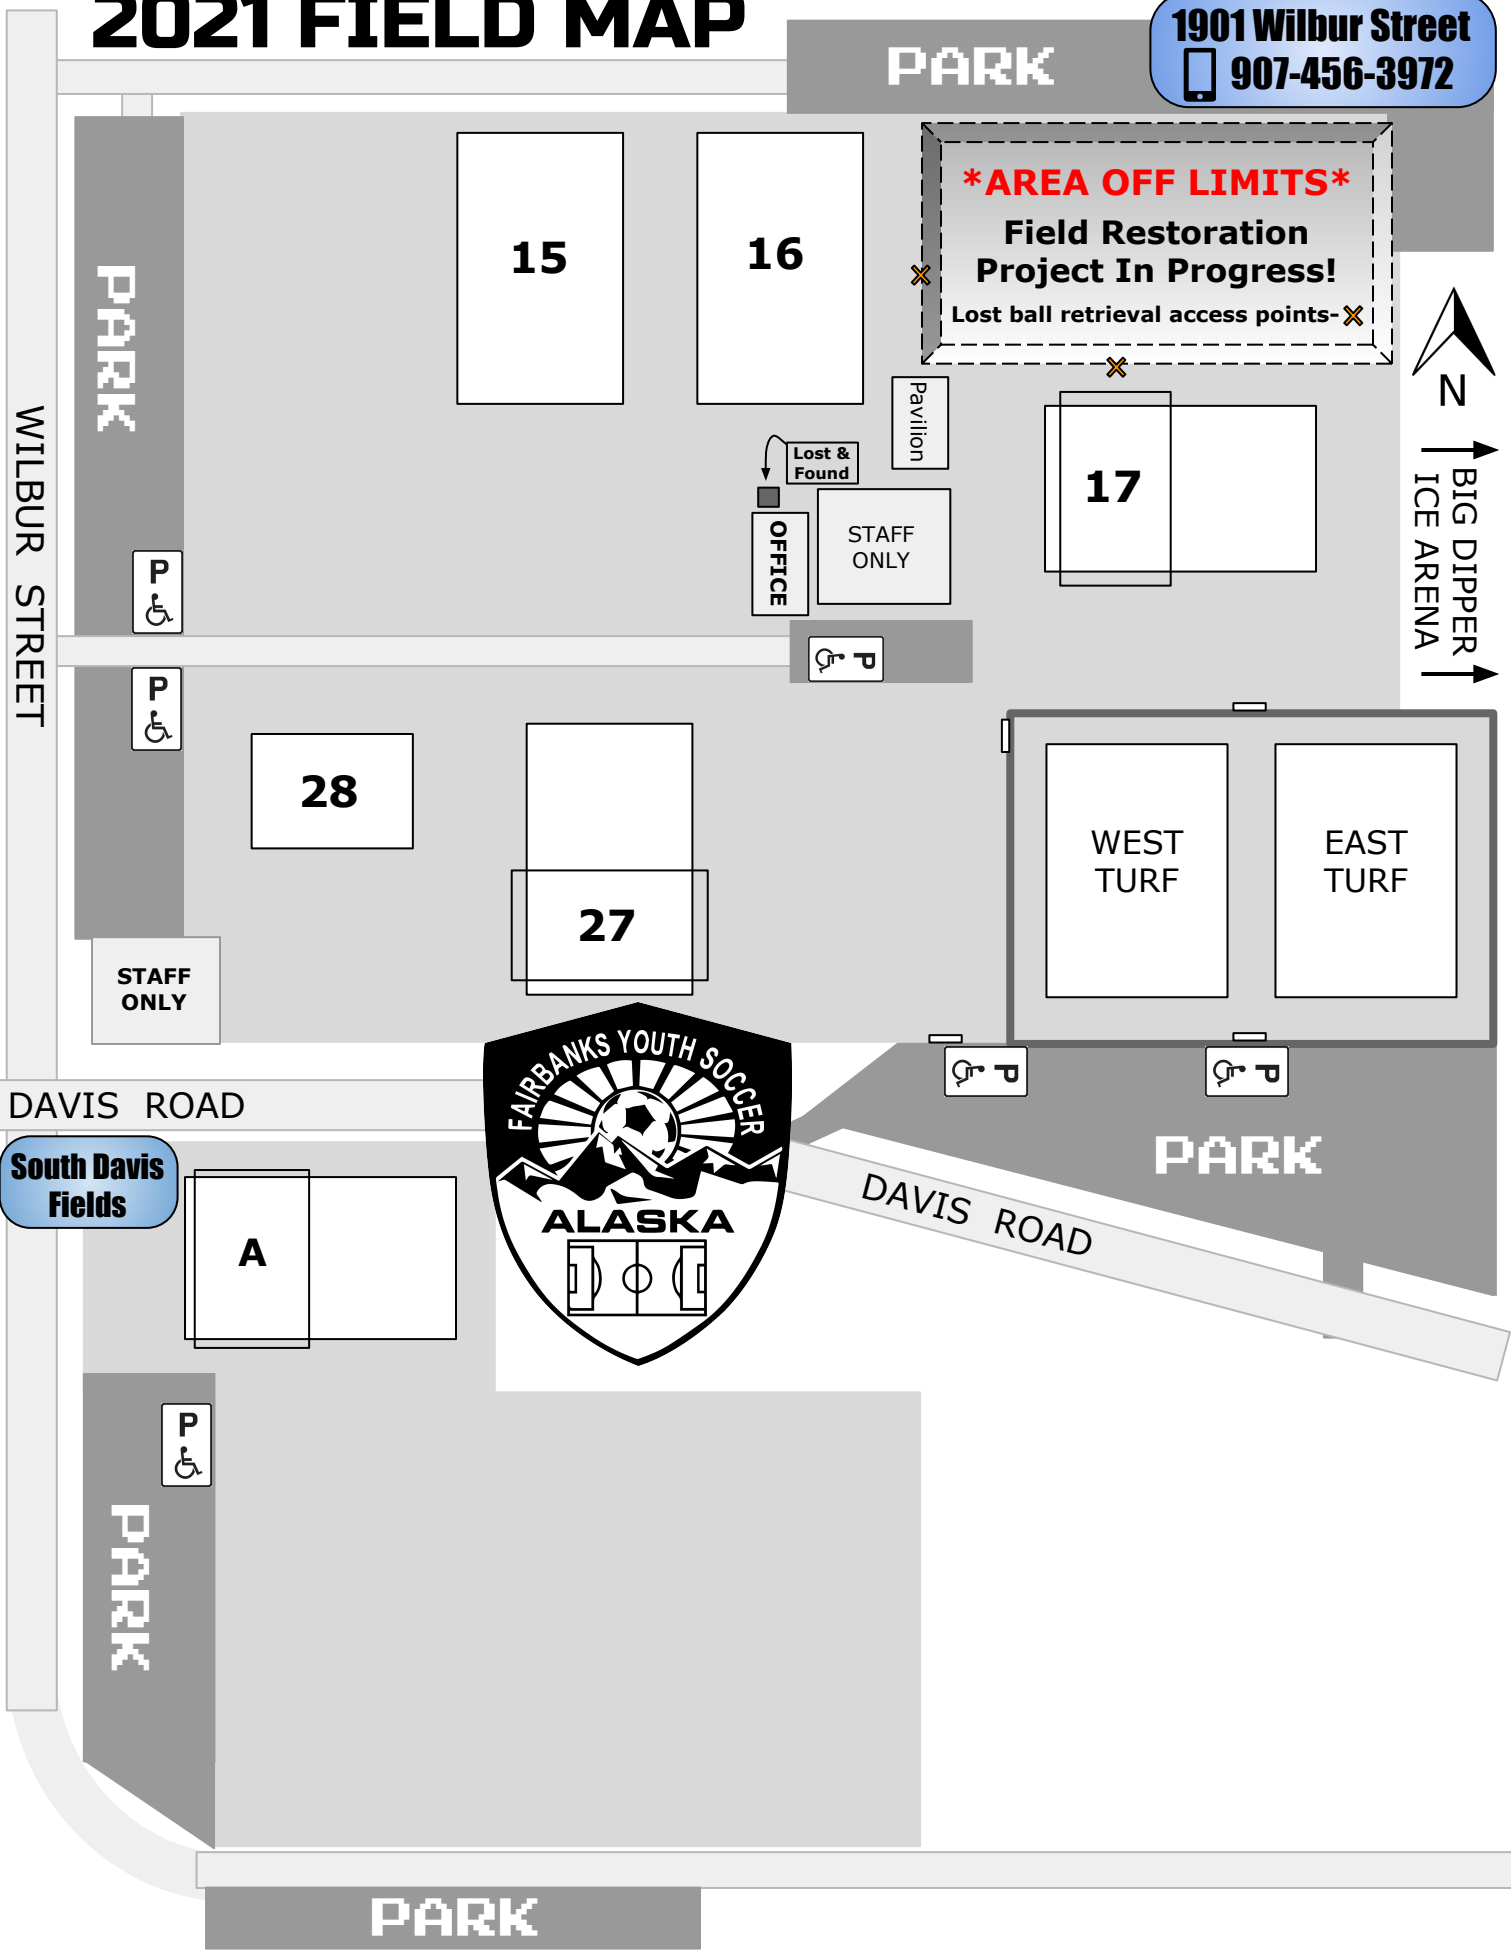

FAIRBANKS YOUTH SOCCER ASSOCIATION 2021 FIELD MAP

1901 Wilbur Street
907-456-3972

PARK

PARK

WILBUR STREET

AREA OFF LIMITS

Field Restoration Project In Progress!

Lost ball retrieval access points-X

N
BIG DIPPER
ICE ARENA

15

16

17

Pavilion

Lost & Found

OFFICE

STAFF ONLY

P
♿

P
♿

P
♿

28

27

WEST TURF

EAST TURF

STAFF ONLY

DAVIS ROAD

South Davis Fields

A

DAVIS ROAD

PARK

P
♿

PARK

PARK